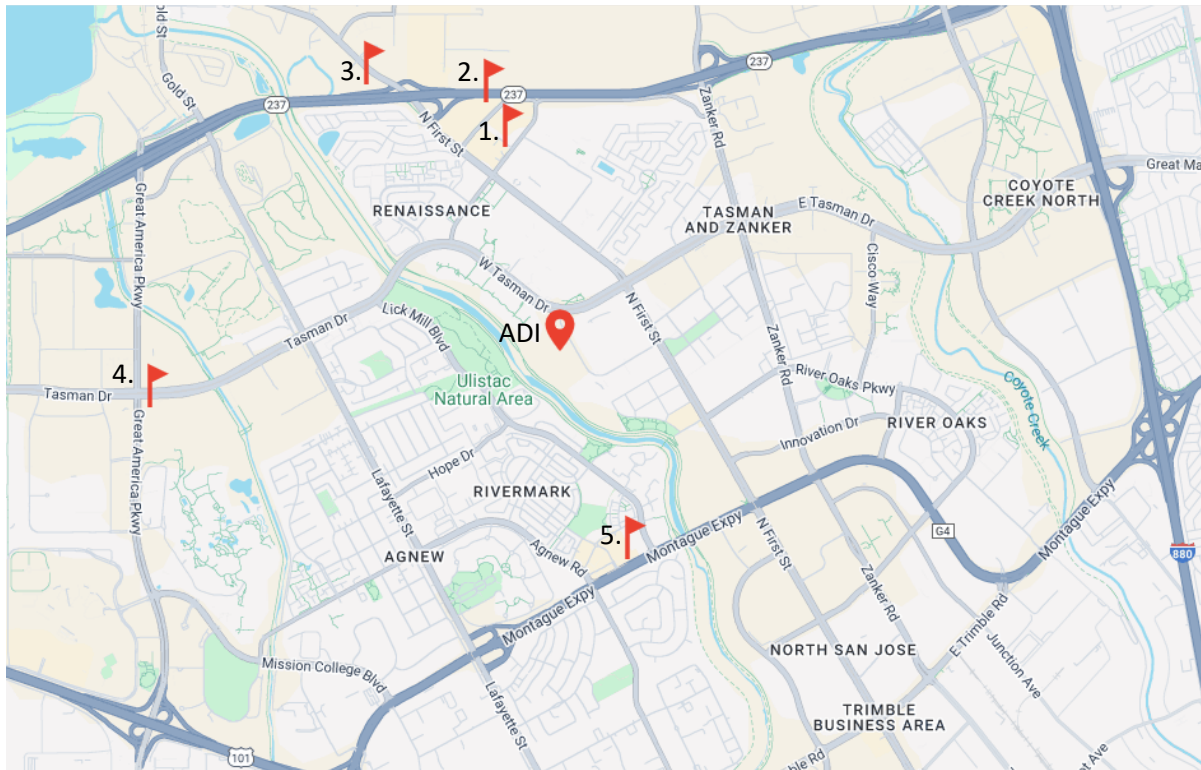

Analog Devices

160 Rio Robles
San Jose, CA 95134

Accommodation Guide

Nearby Hotels

1. Hyatt House San Jose
 --Distance to Event Center: 1.1 mi
 --Average Cost: ~\$360/night
 --Address: 75 Headquarters Dr, San Jose, CA 95134
2. Courtyard San Jose North (Marriott)
 --Distance to Event Center: 1.5 mi
 --Average Cost: ~\$267/night
 --Address: 111 Holger Way, San Jose, CA 95134
3. Homewood Suites by Hilton San Jose
 --Distance to Event Center: 1.8 mi
 --Average Cost: ~\$221/night
 --Address: 4315 N First St, San Jose, CA 95134
4. Hilton Santa Clara
 --Distance to Event Center: 2.1 mi
 --Average Cost: ~\$285/night
 --Address: 4949 Great America Pkwy, Santa Clara, CA 95054
5. Hyatt House Santa Clara
 --Distance to Event Center: 1.5 mi
 --Average Cost: ~\$239/night
 --Address: 3915 Rivermark Plaza, Santa Clara, CA 95054